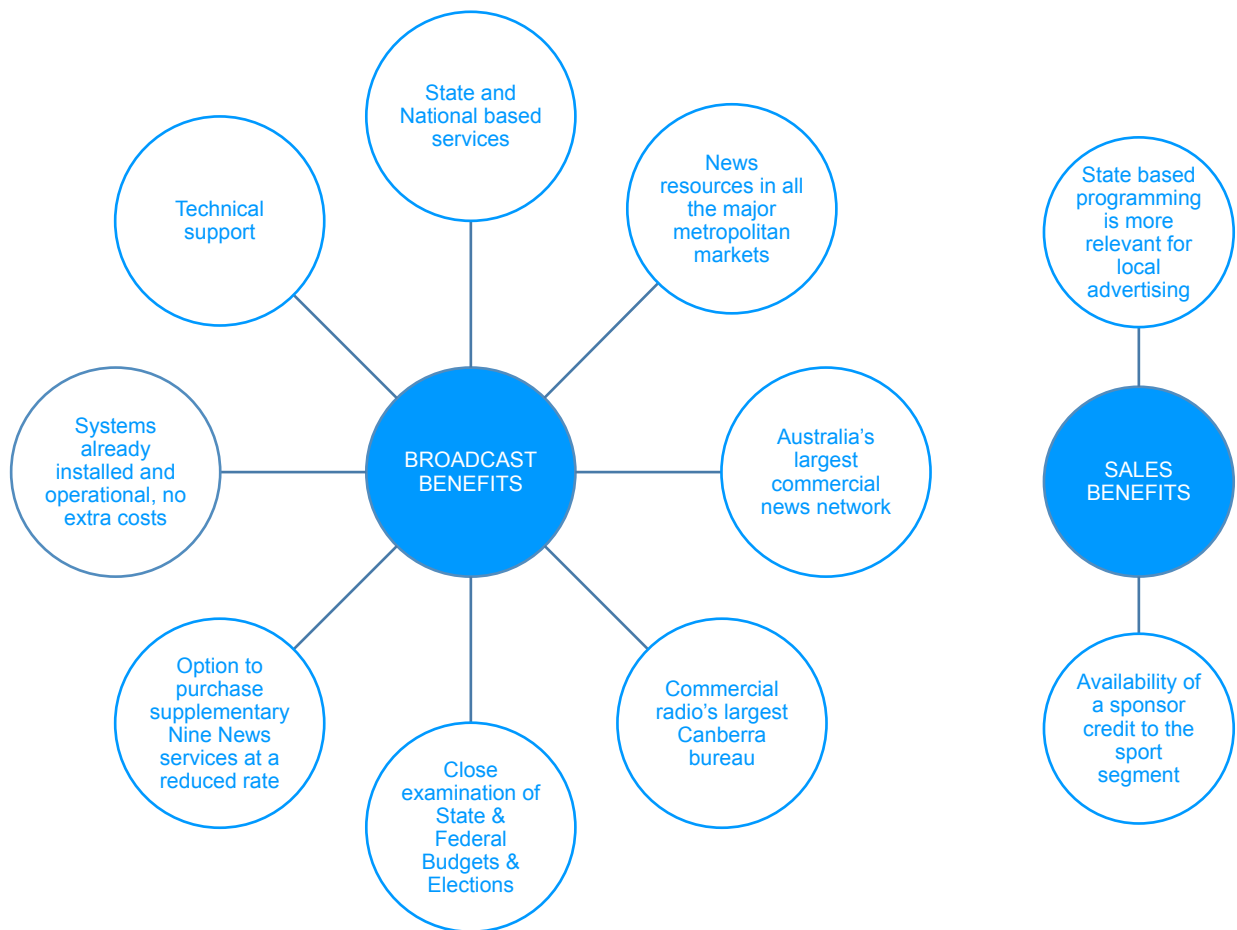

National State News W.A.

MONDAY TO SUNDAY 24/7

State News Western Australia combined with our National services is available 24/7, subject to 6PR sport (AFL) commitments.

It is part of commercial radio's market leading network for news with access to Australia and the world's best news resources.

AVAILABILITY & DELIVERY

Availability	Monday to Sunday, subject to 6PR sport (AFL) commitments
Delivery	Terrestrial (IP) Link for 6PR bulletins + Satellite for the National bulletins
Broadcast Details	Hourly and half-hourly in Breakfast
Price	20 x 30 sec BMAD rate per month